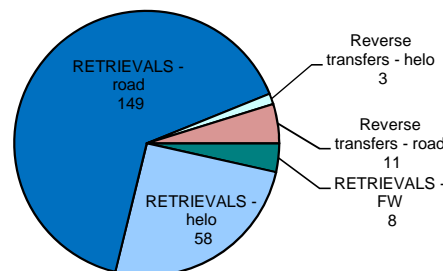

NETS NSW Mission Summary for 2019 - January to February

Total missions : 255

By mission type

Missions by:

By age of child

By mission type and vehicle

By level of care

Highlights for this period

Longest retrieval (road distance) was **882** km from Wagga Wagga Hospital to Sydney Childrens Hospital on Saturday, 26 January

Longest retrieval (time) was **16:14** (hours) from Wagga Wagga Hospital to Sydney Childrens Hospital on Saturday, 26 January