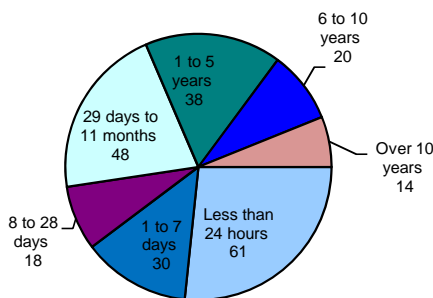

NETS NSW Mission Summary for 2019 - January to February

Total missions : 255

By mission type

Missions by:

By age of child

By mission type and vehicle

By level of care

Highlights for this period

Longest retrieval (road distance) was **882** km from Wagga Wagga Hospital to Sydney Childrens Hospital on Saturday, 26 January

Longest retrieval (time) was **16:14** (hours) from Wagga Wagga Hospital to Sydney Childrens Hospital on Saturday, 26 January