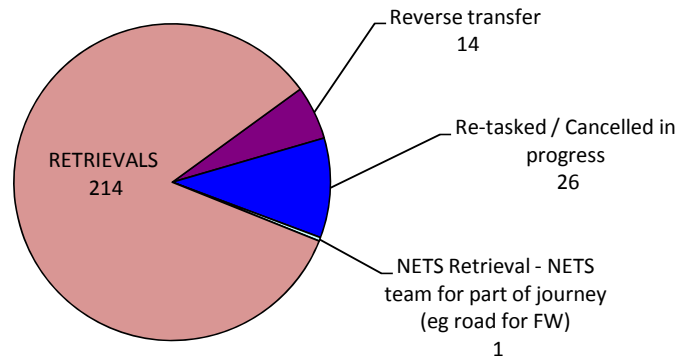

NETS NSW Mission Summary for 2019 - January to February

Total missions : 255

By mission type

Missions by:

By age of child

By mission type and vehicle

By level of care

Highlights for this period

Longest retrieval (road distance) was **882** km from Wagga Wagga Hospital to Sydney Childrens Hospital on Saturday, 26 January

Longest retrieval (time) was **16:14** (hours) from Wagga Wagga Hospital to Sydney Childrens Hospital on Saturday, 26 January