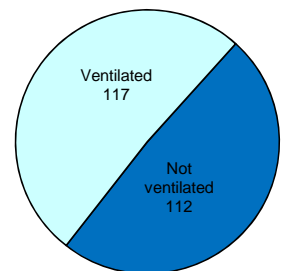

NETS NSW Mission Summary for 2019 - January to February

Total missions : 255

By mission type

Missions by:

By age of child

By mission type and vehicle

By level of care

Highlights for this period