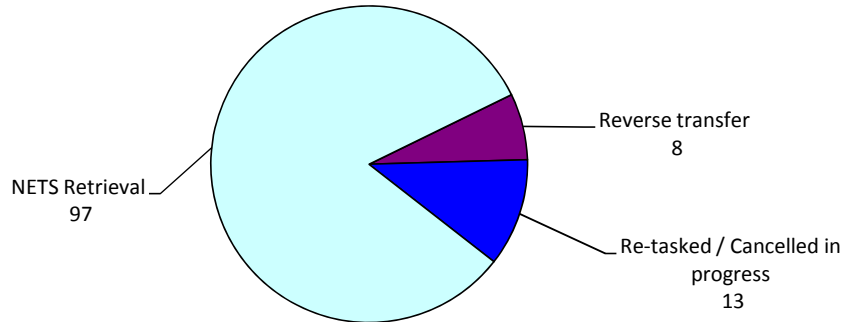

NETS NSW Mission Summary for 2019 - January to January

Total missions : 118

By mission type

Missions by:

By age of child

By mission type and vehicle

By level of care

Highlights for this period

Longest retrieval (road distance) was **882** km from Wagga Wagga Hospital to Sydney Childrens Hospital on Saturday, 26 January

Longest retrieval (time) was **16:14** (hours) from Wagga Wagga Hospital to Sydney Childrens Hospital on Saturday, 26 January