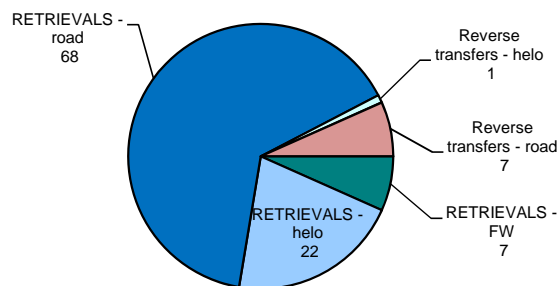

NETS NSW Mission Summary for 2019 - January to January

Total missions : 118

By mission type

Missions by:

By age of child

By mission type and vehicle

By level of care

Highlights for this period

Longest retrieval (road distance) was **882** km from Wagga Wagga Hospital to Sydney Childrens Hospital on Saturday, 26 January

Longest retrieval (time) was **16:14** (hours) from Wagga Wagga Hospital to Sydney Childrens Hospital on Saturday, 26 January