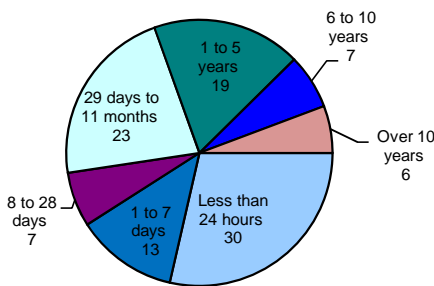

NETS NSW Mission Summary for 2019 - January to January

Total missions : 118

By mission type

Missions by:

By age of child

By mission type and vehicle

By level of care

Highlights for this period

Longest retrieval (road distance) was **882** km from Wagga Wagga Hospital to Sydney Childrens Hospital on Saturday, 26 January

Longest retrieval (time) was **16:14** (hours) from Wagga Wagga Hospital to Sydney Childrens Hospital on Saturday, 26 January