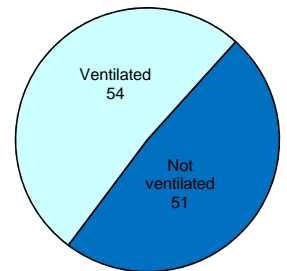

NETS NSW Mission Summary for 2019 - January to January

Total missions : 118

By mission type

Missions by:

By age of child

By mission type and vehicle

By level of care

Highlights for this period