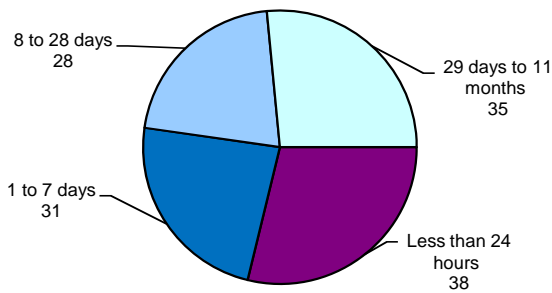

NETS NSW Mission Summary for 2014 - January

Total missions : 157

By mission type

Missions by:

Age of child

Mission type and Vehicle

Highlights for this period

Longest retrieval (road distance) was **661** km from Royal North Shore Hospital to The Canberra Hospital on Friday, 24 January

Longest retrieval (time) was **12:05** (hours) from Tamworth Hospital to Childrens Hospital at Westmead on Wednesday, 15 January

Number of nurse-led retrievals was **39** retrievals