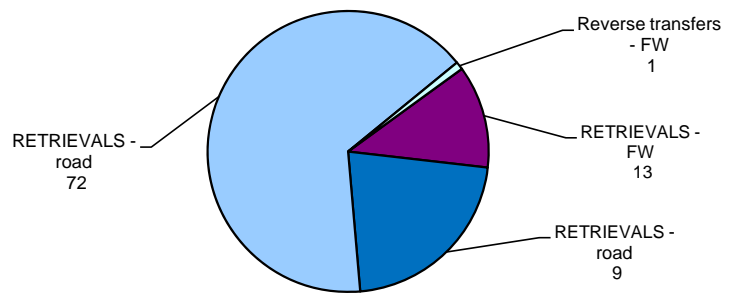

NETS NSW Mission Summary for 2014 - January

Total missions : 157

By mission type

Missions by:

Age of child

Mission type and Vehicle

Highlights for this period

Longest retrieval (road distance) was **661** km from Royal North Shore Hospital to The Canberra Hospital on Friday, 24 January

Longest retrieval (time) was **12:05** (hours) from Tamworth Hospital to Childrens Hospital at Westmead on Wednesday, 15 January

Number of nurse-led retrievals was **39** retrievals