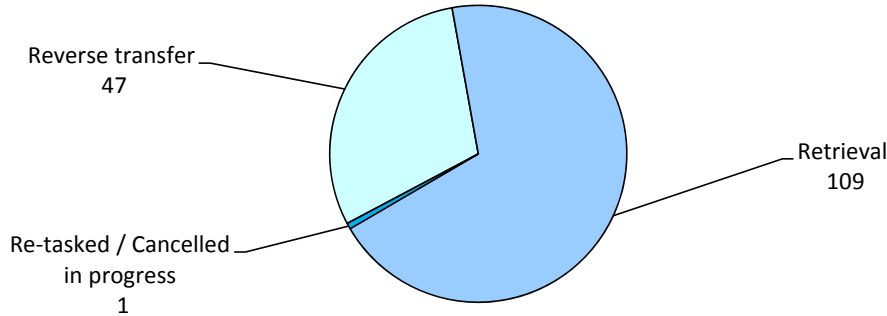

NETS NSW Mission Summary for 2014 - January

Total missions : 157

By mission type

Missions by:

Age of child

Mission type and Vehicle

Highlights for this period

Longest retrieval (road distance) was **661** km from Royal North Shore Hospital to The Canberra Hospital on Friday, 24 January

Longest retrieval (time) was **12:05** (hours) from Tamworth Hospital to Childrens Hospital at Westmead on Wednesday, 15 January

Number of nurse-led retrievals was **39** retrievals